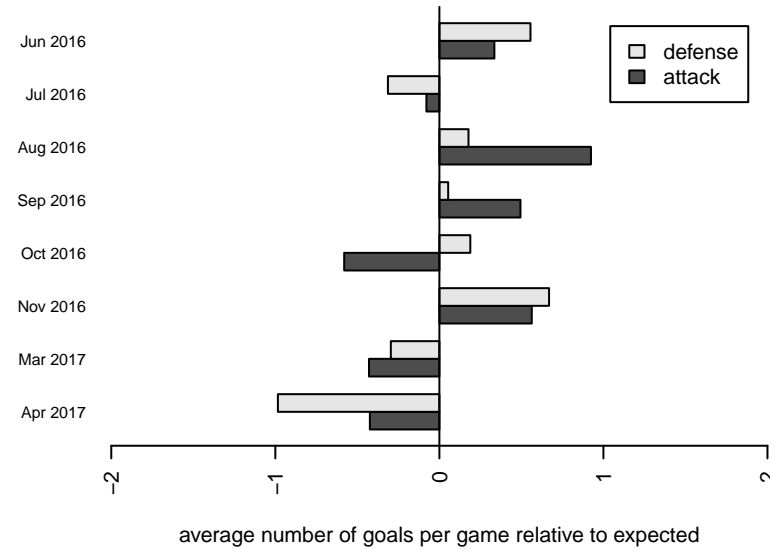

Performance relative to 13 month average