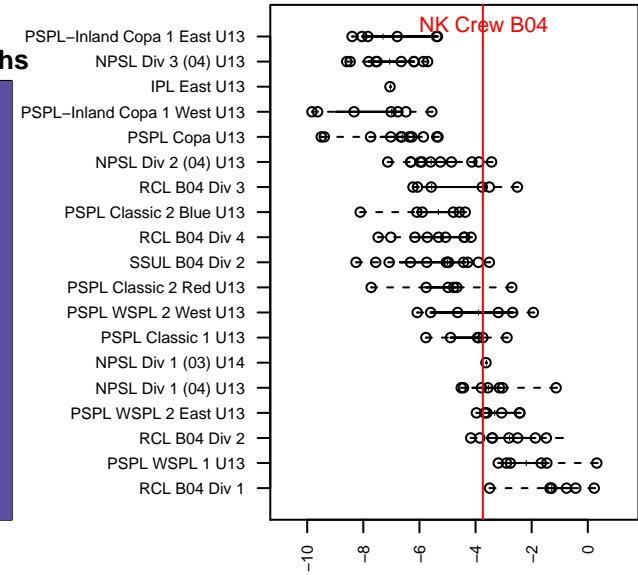

**attack and defense rating
relative to others at age
and all opponents in last 13 months**