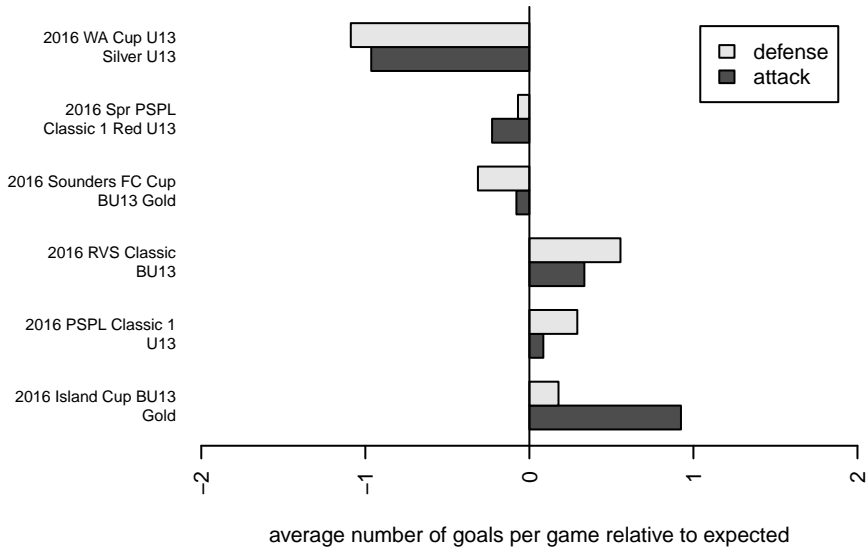

Performance relative to 13 month average