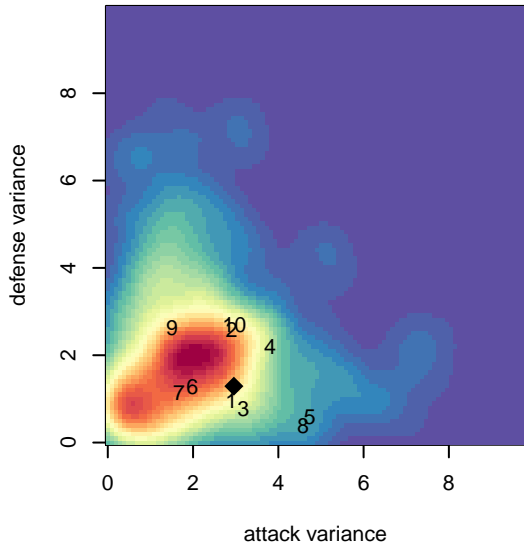

NK Crew B04

North Kitsap SC
 Poulsbo, WA
 B04 total strength=917
 attack=2.61 defense=0.86
 fall league = PSPL Classic 1 U13
 spr league = Spr PSPL Classic 1 Red U13

alt names used:
 NK Crew
 NK Crew
 NK Crew
 NK Crew
 NK Crew
 NORTH KITSAP SC NKSC NK CREW (WA)

Venues played:
 2016 RVS Classic BU13
 2016 Sounders FC Cup BU13 Gold
 2016 Island Cup BU13 Gold
 2016 PSPL Classic 1 U13
 2016 Spr PSPL Classic 1 Red U13
 2016 WA Cup U13 Silver U13

**attack and defense variance (black dot)
relative to other teams
and top 10 in region**