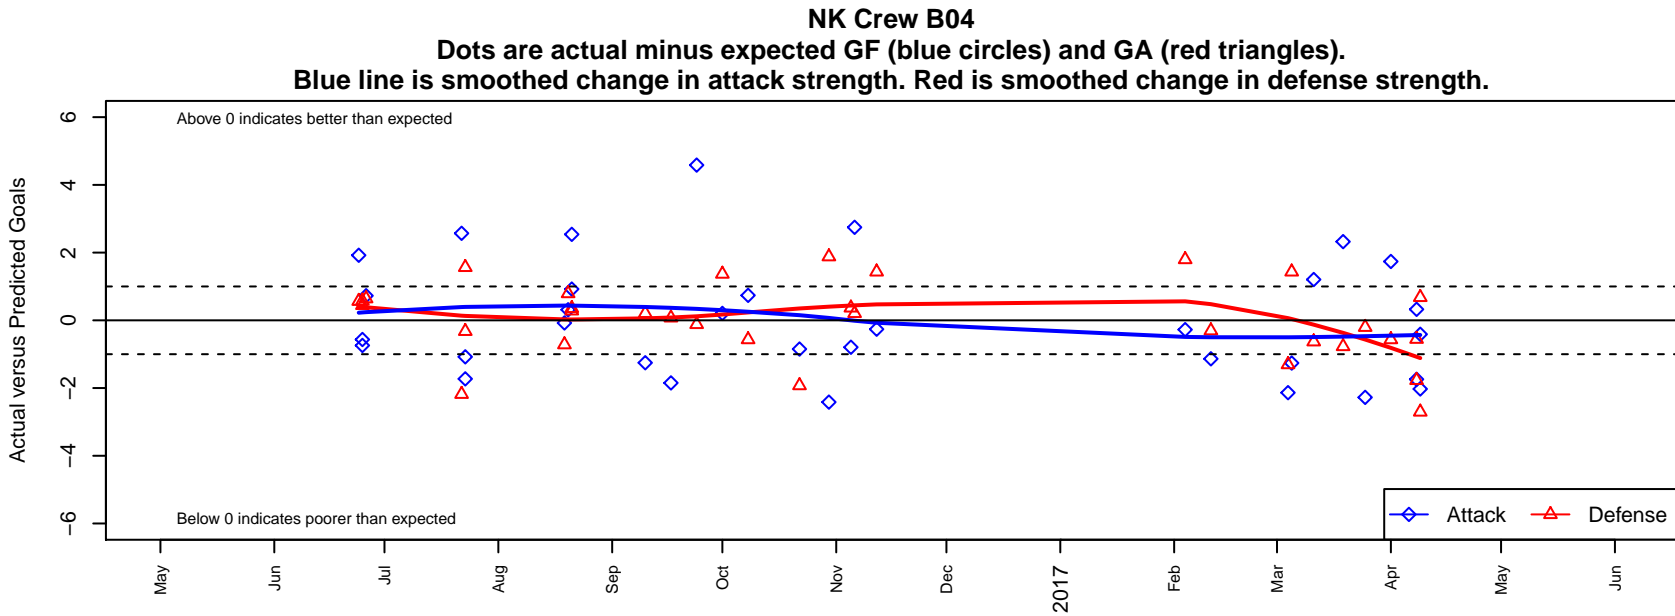

NK Crew B04

North Kitsap SC
 Poulsbo, WA
 B04 total strength=917
 attack=2.61 defense=0.86
 fall league = PSPL Classic 1 U13
 spr league = Spr PSPL Classic 1 Red U13

alt names used:
 NK Crew
 NK Crew
 NK Crew
 NK Crew
 NK Crew
 NORTH KITSAP SC NKSC NK CREW (WA)

Venues played:
 2016 RVS Classic BU13
 2016 Sounders FC Cup BU13 Gold
 2016 Island Cup BU13 Gold
 2016 PSPL Classic 1 U13
 2016 Spr PSPL Classic 1 Red U13
 2016 WA Cup U13 Silver U13

**attack and defense variance (black dot)
relative to other teams
and top 10 in region**