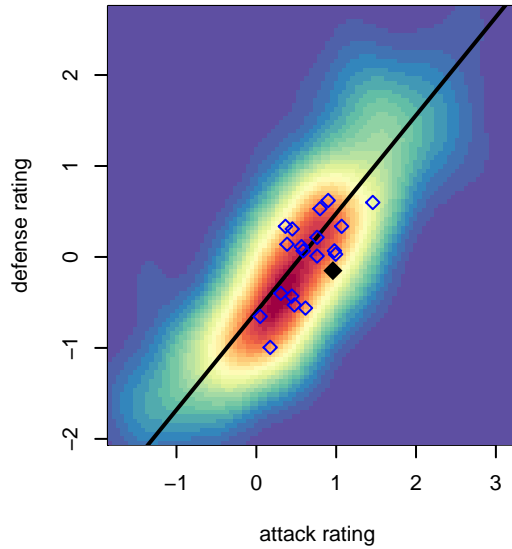

**attack and defense rating
relative to others at age
and all opponents in last 13 months**